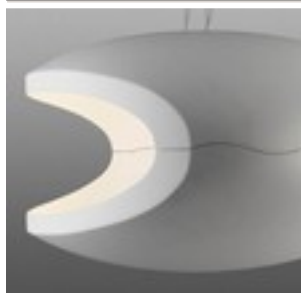

### O-SPACE, design Luca Nichetto / Gianpietro Gai, 2003

Pending lamp with chrome metal fitting and coloured high density expanded poliurethane body. Direct light is projected up and downwards, reflected light is spread throughout the room.