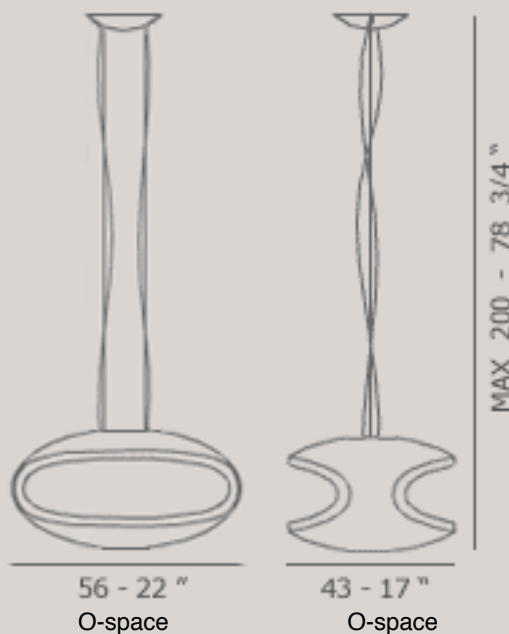

### O-SPACE, design Luca Nichetto / Gianpietro Gai, 2003

Pending lamp with chrome metal fitting and coloured high density expanded poliurethane body. Direct light is projected up and downwards, reflected light is spread throughout the room.

#### Bulb info

**O-space:** Alogena 1x150 Watt R7s