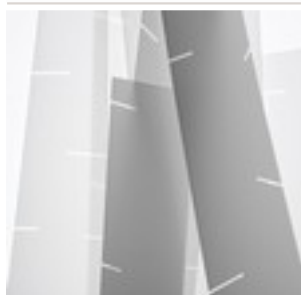

BIG BANG, design Enrico Franzolini / Vicente Garcia

MAX 200 - 78 3/4"

96 - 37 3/4"

Big Bang

Versions

Suspension

Color variations

Bianco