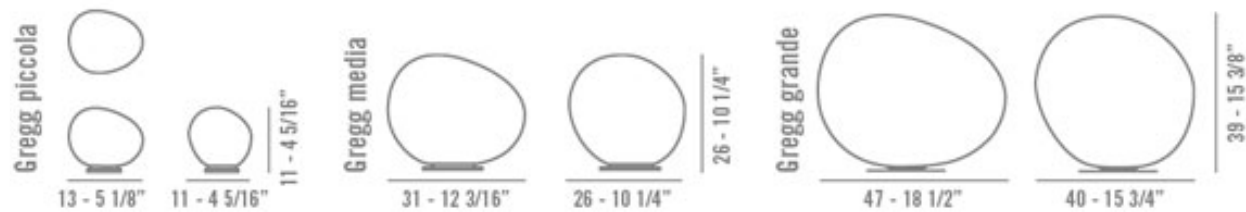

GREGG

ROBERTO & LUDOVICA PALOMBA /
2007

An organic, elegant and familiar shape that does not use pure geometry as its point of reference. A table lamp in satinised free-blown glass, available in three sizes.

VERSIONS: TABLE, SUSPENSION, CEILING, WALL

COLOR VARIATIONS

BULB INFO

GREGG PICCOLA
ALOGENA 1X35W

GREGG MEDIA
ENERGY SAVING 1X23W

GREGG GRANDE
ENERGY SAVING 1X23W

GREGG MEDIA
ALOGENA 1X150W

GREGG GRANDE
ALOGENA 1X250W