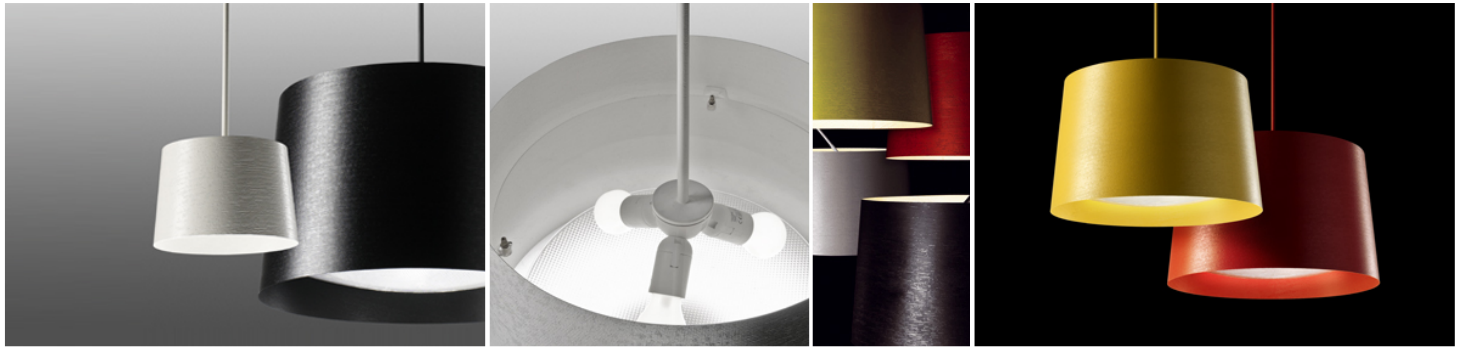

TWIGGY

MARC SADLER / 2006

Ample, linear, essential design combined with strong flexibility characterise the formal elegance and light sophistication of Twiggy. Suspension lamp made of lacquered composite material on a fibreglass base, available in two sizes.

VERSIONS: TABLE, FLOOR, SUSPENSION, CEILING

COLOR VARIATIONS

BULB INFO

TWIGGY PICCOLA
ALOGENA 1X60W

TWIGGY GRANDE
INCANDESCENZA 3X100W

CERTIFICATIONS