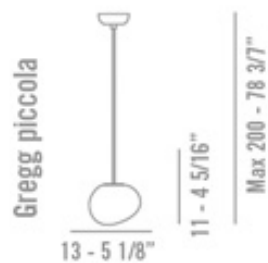

GREGG

ROBERTO & LUDOVICA PALOMBA / 2007

An organic, elegant and familiar shape that does not use pure geometry as its point of reference. Hanging lamp in satinised free-blown glass available in three different sizes.

VERSIONS: TABLE, SUSPENSION, CEILING, WALL

COLOR VARIATIONS

BULB INFO

GREGG PICCOLA
ALOGENA 1X40W

GREGG MEDIA
ALOGENA 1X150W

GREGG MEDIA
ENERGY SAVING 1X23W

GREGG GRANDE
ALOGENA 1X250W

GREGG GRANDE
ENERGY SAVING 1X23W