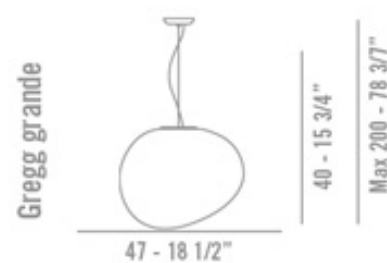

VERSIONS: TABLE, SUSPENSION, CEILING, WALL

COLOR VARIATIONS

BULB INFO

GREGG PICCOLA
ALOGENA 1X40W

GREGG MEDIA
ALOGENA 1X150W

GREGG MEDIA
ENERGY SAVING 1X23W

GREGG GRANDE
ALOGENA 1X250W

GREGG GRANDE
ENERGY SAVING 1X23W