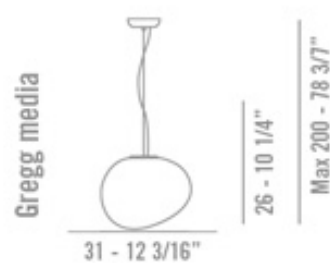

GREGG

ROBERTO & LUDOVICA PALOMBA / 2007

An organic, elegant and familiar shape that does not use pure geometry as its point of reference. Hanging lamp in satinised free-blown glass available in three different sizes.

VERSIONS: TABLE, SUSPENSION, CEILING, WALL

COLOR VARIATIONS

BULB INFO

GREGG PICCOLA
ALOGENA 1X40W

GREGG MEDIA
ALOGENA 1X150W

GREGG MEDIA
ENERGY SAVING 1X23W

GREGG GRANDE
ALOGENA 1X250W

GREGG GRANDE
ENERGY SAVING 1X23W